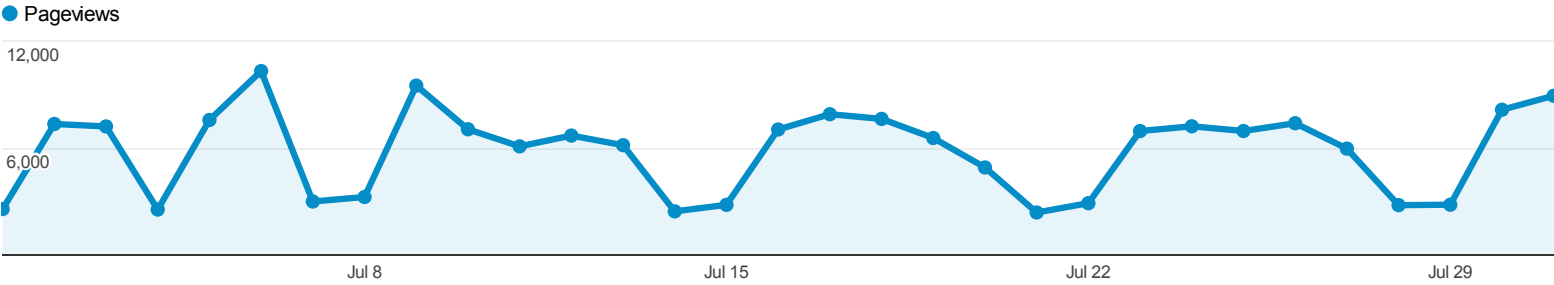

Pages

% of pageviews: 100.00%

Explorer

Site Usage

|   |  |   |   |   |  |  |
|---|--|---|---|---|--|--|
| Pageviews<br><b>181,099</b><br>% of Total: 100.00%<br>(181,099) | Unique Pageviews<br><b>133,665</b><br>% of Total: 100.00%<br>(133,665) | Avg. Time on Page<br><b>00:01:32</b><br>Site Avg: 00:01:32<br>(0.00%) | Entrances<br><b>56,865</b><br>% of Total: 100.00%<br>(56,865) | Bounce Rate<br><b>39.34%</b><br>Site Avg: 39.34%<br>(0.00%) | % Exit<br><b>31.40%</b><br>Site Avg: 31.40%<br>(0.00%) | Page Value<br><b>\$0.00</b><br>% of Total: 0.00%<br>(\$0.00) |
|---|--|---|---|---|--|--|